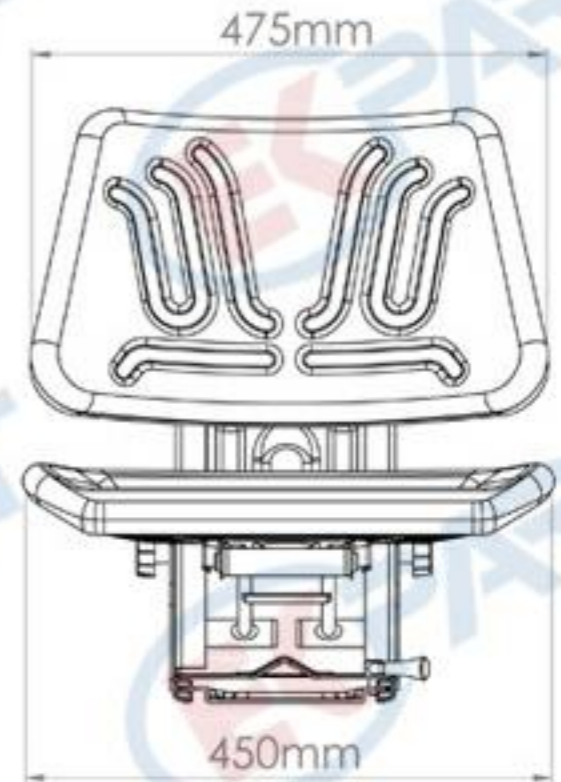

STANDART SERIE SEATS

BT116

Specifications :

- Backrest Type Seat
- 5 Point Angle Adjustment
- Weight Adjustment (60 - 120 kgs.)
- Slide Travel (150 mm)

STANDART SERIE SEATS

BT117

Specifications :

- Armrest Type Seat
- 5 Points Angle Adjustment
- Weight Adjustment (60 - 120 kgs.)
- Slide Travel (150 mm)

STANDART SERIE SEATS

BT118

Specifications :

- Backrest Type Seat
- Height Adjustment (up - down 60 mm)
- Weight Adjustment (60 - 120 kgs.)
- Slide Travel (150 mm)

STANDART SERIE SEATS

BT119

Specifications :

- Armrest Type Seat
- Height Adjustment (up - down 60 mm)
- Weight Adjustment (60 - 120 kgs.)
- Slide Travel (150 mm)

STANDART SERIE SEATS

BT120

Specifications :

- Foldable Armrest Type Seat
- Height Adjustment (up - down 60 mm)
- Weight Adjustment (60 - 120 kgs.)
- Slide Travel (150 mm)