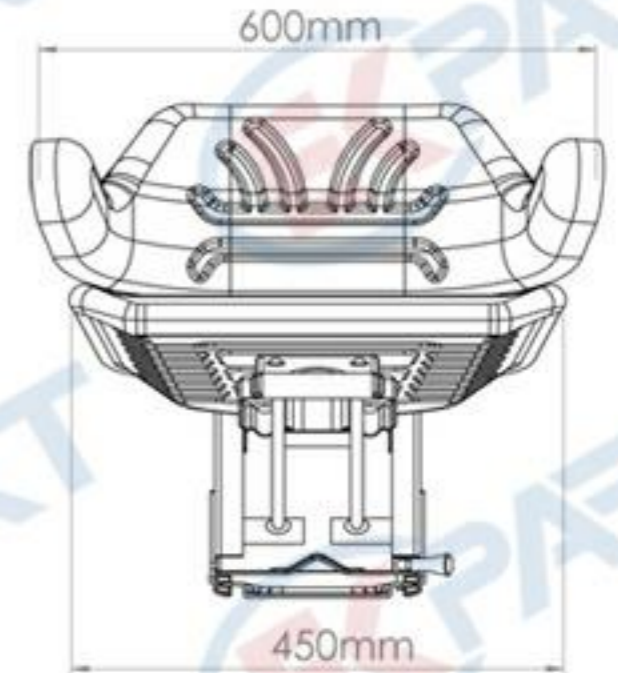

BT104

Specifications :

- Backrest Type Seat
- Weight Adjustment (60 - 120 kgs.)
- Slide Travel (150 mm)

STANDART SERIE SEATS

BT105

Specifications :

- Armrest Type Seat
- Weight Adjustment (60 - 120 kgs.)
- Slide Travel (150 mm)

STANDART SERIE SEATS

BT106

Specifications :

- Backrest Type Seat
- Weight Adjustment (60 - 120 kgs.)
- Slide Travel (150 mm)

STANDART SERIE SEATS

BT107

Specifications :

- Armrest Type Seat
- Weight Adjustment (60 - 120 kgs.)
- Slide Travel (150 mm)

STANDART SERIE SEATS

BT108

Specifications :

- Backrest Type Seat
- Weight Adjustment (60 - 120 kgs.)
- Slide Travel (150 mm)

STANDART SERIE SEATS

Specifications :

- Foldable Armrest Type Seat
- Weight Adjustment (60 - 120 kgs.)
- Slide Travel (150 mm)

- Armrest Type Seat
- Height Adjustment (up - down 60 mm)
- Weight Adjustment (60 - 120 kgs.)
- Slide Travel (150 mm)

STANDART SERIE SEATS

BT120

Specifications :

- Foldable Armrest Type Seat
- Height Adjustment (up - down 60 mm)
- Weight Adjustment (60 - 120 kgs.)
- Slide Travel (150 mm)