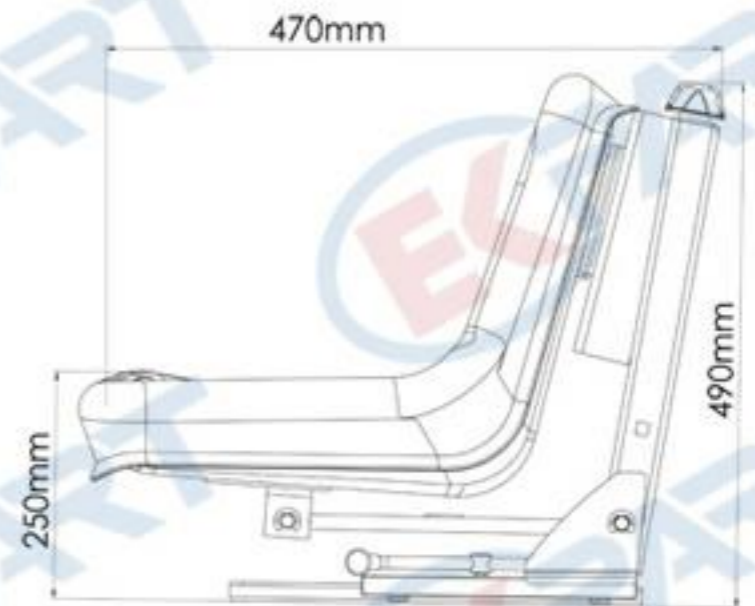

STANDART SERIE SEATS

BT118

Specifications :

- Backrest Type Seat
- Height Adjustment (up - down 60 mm)
- Weight Adjustment (60 - 120 kgs.)
- Slide Travel (150 mm)

STANDART SERIE SEATS

BT119

Specifications :

- Armrest Type Seat
- Height Adjustment (up - down 60 mm)
- Weight Adjustment (60 - 120 kgs.)
- Slide Travel (150 mm)

STANDART SERIE SEATS

BT120

Specifications :

- Foldable Armrest Type Seat
- Height Adjustment (up - down 60 mm)
- Weight Adjustment (60 - 120 kgs.)
- Slide Travel (150 mm)

STANDART SERIE SEATS

BT141

Specifications :

- Small L Type Seat
- Weight Adjustment (60 - 120 kgs.)
- Slide Travel (150 mm)

STANDART SERIE SEATS

BT142

Specifications :

- Small L Type Seat
- 5 Points Angle Adjustmentü
- Weight Adjustment (60 - 120 kgs.)
- Slide Travel (150 mm)

STANDART SERIE SEATS

BT146

Specifications :

- Big L Type Seat
- Weight Adjustment (60 - 120 kgs.)
- Slide Travel (150 mm)

STANDART SERIE SEATS

BT149

Specifications :

- Big L type Seat
- 5 Points Angle Adjustment
- Weight Adjustment (60 - 120 kgs.)
- Slide Travel (150 mm)