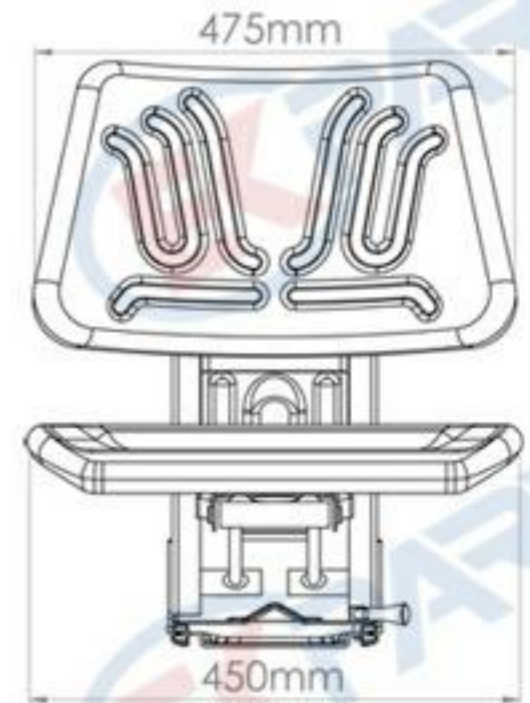

ECONOMICAL STANDART SERIES
TRACTORS & FORKLIFT & SPARE PARTS

STANDART SERIE SEATS

BT103

Specifications :

- Armrest Type Seat
- Weight Adjustment (60 - 120 kgs.)
- Slide Adjustment (150 mm)

STANDART SERIE SEATS

BT104

Specifications :

- Backrest Type Seat
- Weight Adjustment (60 - 120 kgs.)
- Slide Travel (150 mm)

STANDART SERIE SEATS

BT105

Specifications :

- Armrest Type Seat
- Weight Adjustment (60 - 120 kgs.)
- Slide Travel (150 mm)

STANDART SERIE SEATS

BT106

Specifications :

- Backrest Type Seat
- Weight Adjustment (60 - 120 kgs.)
- Slide Travel (150 mm)

STANDART SERIE SEATS

BT107

Specifications :

- Armrest Type Seat
- Weight Adjustment (60 - 120 kgs.)
- Slide Travel (150 mm)

- Armrest Type Seat
- Height Adjustment (up - down 60 mm)
- Weight Adjustment (60 - 120 kgs.)
- Slide Travel (150 mm)

STANDART SERIE SEATS

BT120

Specifications :

- Foldable Armrest Type Seat
- Height Adjustment (up - down 60 mm)
- Weight Adjustment (60 - 120 kgs.)
- Slide Travel (150 mm)