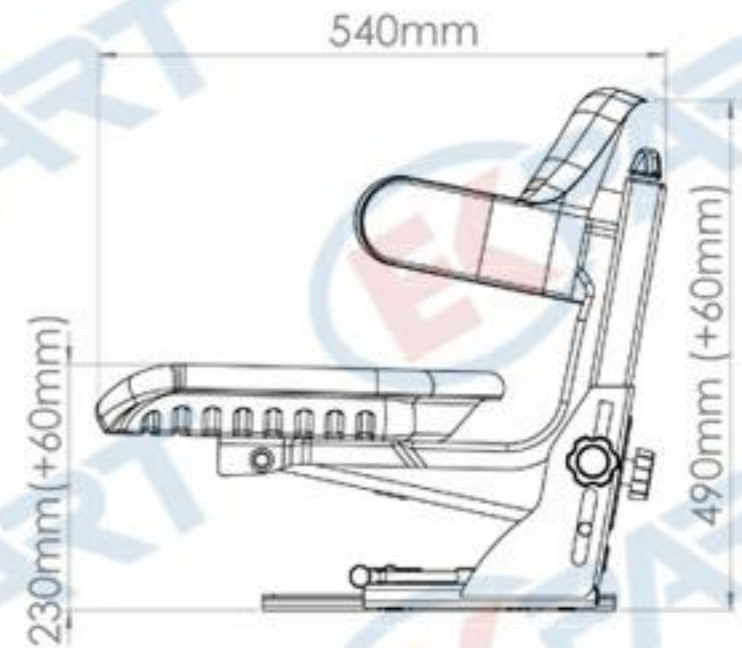

STANDART SERIE SEATS

BT119

Specifications :

- Armrest Type Seat
- Height Adjustment (up - down 60 mm)
- Weight Adjustment (60 - 120 kgs.)
- Slide Travel (150 mm)