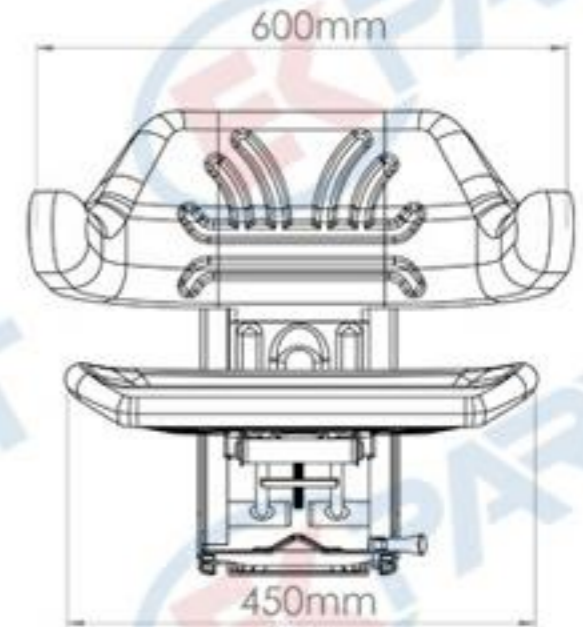

STANDART SERIE SEATS

BT116

Specifications :

- Backrest Type Seat
- 5 Point Angle Adjustment
- Weight Adjustment (60 - 120 kgs.)
- Slide Travel (150 mm)

STANDART SERIE SEATS

BT117

Specifications :

- Armrest Type Seat
- 5 Points Angle Adjustment
- Weight Adjustment (60 - 120 kgs.)
- Slide Travel (150 mm)

STANDART SERIE SEATS

BT118

Specifications :

- Backrest Type Seat
- Height Adjustment (up - down 60 mm)
- Weight Adjustment (60 - 120 kgs.)
- Slide Travel (150 mm)

STANDART SERIE SEATS

BT119

Specifications :

- Armrest Type Seat
- Height Adjustment (up - down 60 mm)
- Weight Adjustment (60 - 120 kgs.)
- Slide Travel (150 mm)

STANDART SERIE SEATS

BT120

Specifications :

- Foldable Armrest Type Seat
- Height Adjustment (up - down 60 mm)
- Weight Adjustment (60 - 120 kgs.)
- Slide Travel (150 mm)

STANDART SERIE SEATS

BT409

Specifications :

- Small L Type Seat
- Slide Travel (180 mm)

STANDART SERIE SEATS

BT410

Specifications :

- Small L Type Seat
- Supplied with 4 pcs. Mounting Screws
- Screw Holes at the bottom can be opened according to requested diamentions