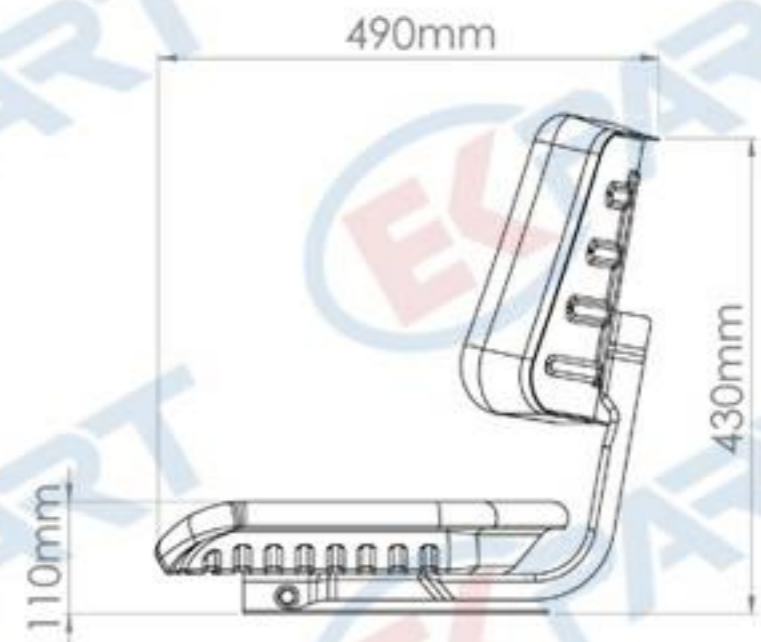

STANDART SERIE SEATS

BT402

Specifications :

- Backrest Type Seat
- Supplied with 4 pcs. mounting Screws