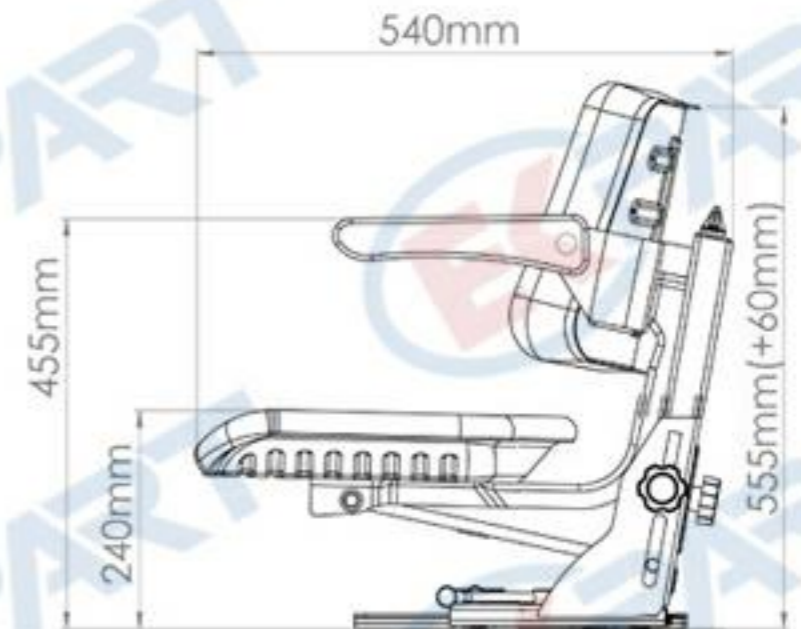

STANDART SERIE SEATS

BT118

Specifications :

- Backrest Type Seat
- Height Adjustment (up - down 60 mm)
- Weight Adjustment (60 - 120 kgs.)
- Slide Travel (150 mm)

STANDART SERIE SEATS

BT119

Specifications :

- Armrest Type Seat
- Height Adjustment (up - down 60 mm)
- Weight Adjustment (60 - 120 kgs.)
- Slide Travel (150 mm)

STANDART SERIE SEATS

BT120

Specifications :

- Foldable Armrest Type Seat
- Height Adjustment (up - down 60 mm)
- Weight Adjustment (60 - 120 kgs.)
- Slide Travel (150 mm)

STANDART SERIE SEATS

BT141

Specifications :

- Small L Type Seat
- Weight Adjustment (60 - 120 kgs.)
- Slide Travel (150 mm)

STANDART SERIE SEATS

BT142

Specifications :

- Small L Type Seat
- 5 Points Angle Adjustmentü
- Weight Adjustment (60 - 120 kgs.)
- Slide Travel (150 mm)

STANDART SERIE SEATS

BT146

Specifications :

- Big L Type Seat
- Weight Adjustment (60 - 120 kgs.)
- Slide Travel (150 mm)

STANDART SERIE SEATS

BT149

Specifications :

- Big L type Seat
- 5 Points Angle Adjustment
- Weight Adjustment (60 - 120 kgs.)
- Slide Travel (150 mm)