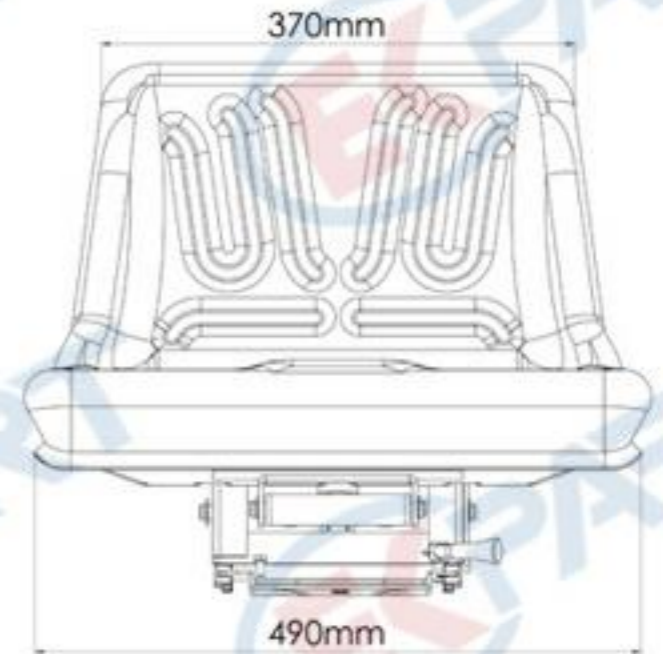

STANDART SERIE SEATS

BT116

Specifications :

- Backrest Type Seat
- 5 Point Angle Adjustment
- Weight Adjustment (60 - 120 kgs.)
- Slide Travel (150 mm)

STANDART SERIE SEATS

BT117

Specifications :

- Armrest Type Seat
- 5 Points Angle Adjustment
- Weight Adjustment (60 - 120 kgs.)
- Slide Travel (150 mm)

- Armrest Type Seat
- Height Adjustment (up - down 60 mm)
- Weight Adjustment (60 - 120 kgs.)
- Slide Travel (150 mm)

STANDART SERIE SEATS

BT120

Specifications :

- Foldable Armrest Type Seat
- Height Adjustment (up - down 60 mm)
- Weight Adjustment (60 - 120 kgs.)
- Slide Travel (150 mm)

STANDART SERIE SEATS

BT141

Specifications :

- Small L Type Seat
- Weight Adjustment (60 - 120 kgs.)
- Slide Travel (150 mm)

STANDART SERIE SEATS

BT142

Specifications :

- Small L Type Seat
- 5 Points Angle Adjustmentü
- Weight Adjustment (60 - 120 kgs.)
- Slide Travel (150 mm)

STANDART SERIE SEATS

BT146

Specifications :

- Big L Type Seat
- Weight Adjustment (60 - 120 kgs.)
- Slide Travel (150 mm)

STANDART SERIE SEATS

BT149

Specifications :

- Big L type Seat
- 5 Points Angle Adjustment
- Weight Adjustment (60 - 120 kgs.)
- Slide Travel (150 mm)