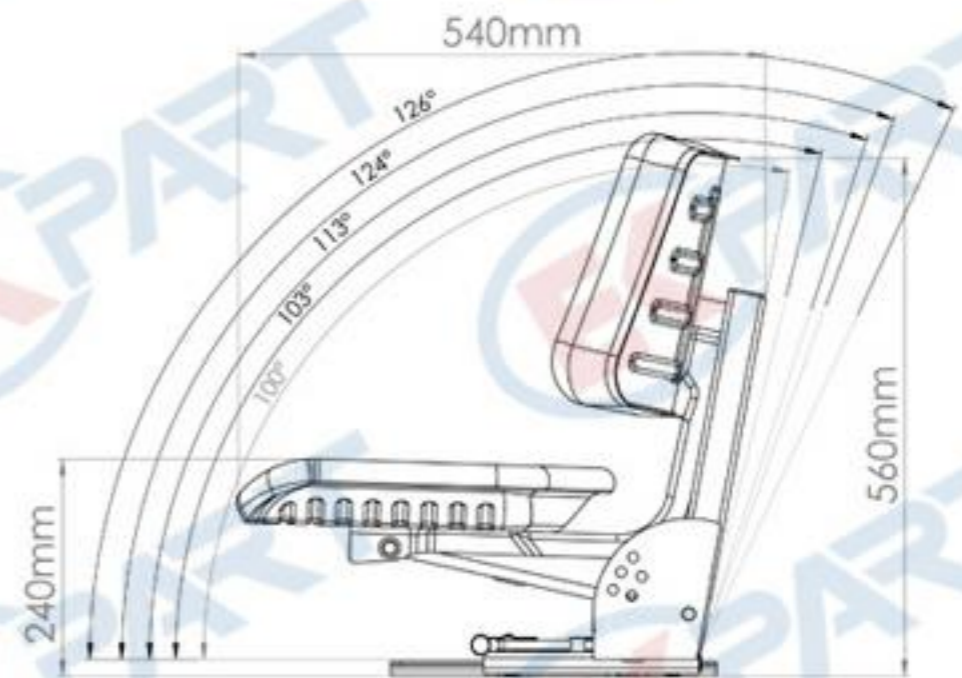

STANDART SERIE SEATS

BT106

Specifications :

- Backrest Type Seat
- Weight Adjustment (60 - 120 kgs.)
- Slide Travel (150 mm)

STANDART SERIE SEATS

BT107

Specifications :

- Armrest Type Seat
- Weight Adjustment (60 - 120 kgs.)
- Slide Travel (150 mm)

STANDART SERIE SEATS

BT108

Specifications :

- Backrest Type Seat
- Weight Adjustment (60 - 120 kgs.)
- Slide Travel (150 mm)

STANDART SERIE SEATS

Specifications :

- Foldable Armrest Type Seat
- Weight Adjustment (60 - 120 kgs.)
- Slide Travel (150 mm)

STANDART SERIE SEATS

BT116

Specifications :

- Backrest Type Seat
- 5 Point Angle Adjustment
- Weight Adjustment (60 - 120 kgs.)
- Slide Travel (150 mm)

STANDART SERIE SEATS

BT117

Specifications :

- Armrest Type Seat
- 5 Points Angle Adjustment
- Weight Adjustment (60 - 120 kgs.)
- Slide Travel (150 mm)