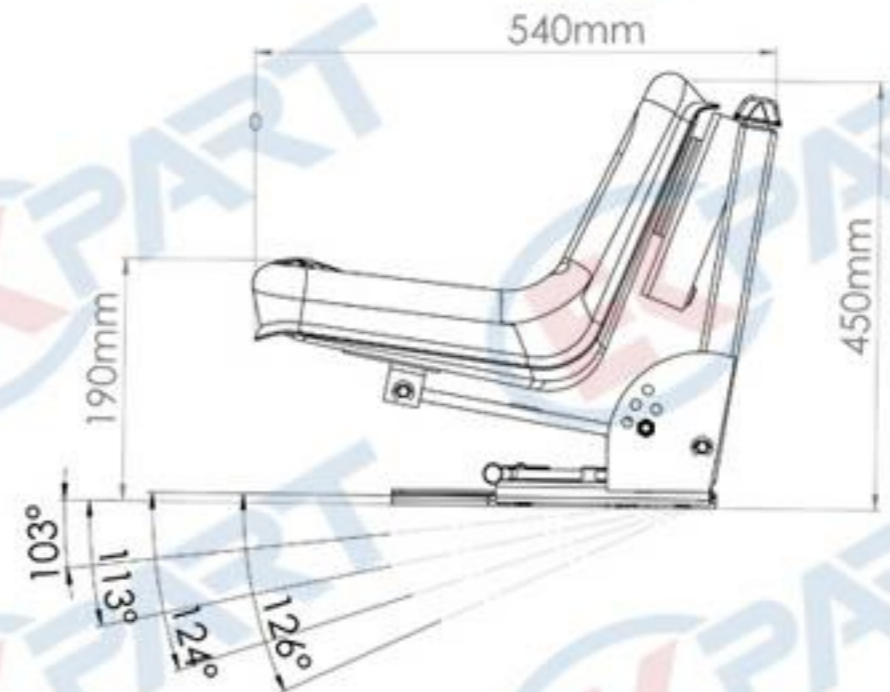

- Armrest Type Seat
- Height Adjustment (up - down 60 mm)
- Weight Adjustment (60 - 120 kgs.)
- Slide Travel (150 mm)

STANDART SERIE SEATS

BT120

Specifications :

- Foldable Armrest Type Seat
- Height Adjustment (up - down 60 mm)
- Weight Adjustment (60 - 120 kgs.)
- Slide Travel (150 mm)

STANDART SERIE SEATS

BT141

Specifications :

- Small L Type Seat
- Weight Adjustment (60 - 120 kgs.)
- Slide Travel (150 mm)

STANDART SERIE SEATS

BT142

Specifications :

- Small L Type Seat
- 5 Points Angle Adjustmentü
- Weight Adjustment (60 - 120 kgs.)
- Slide Travel (150 mm)

STANDART SERIE SEATS

BT146

Specifications :

- Big L Type Seat
- Weight Adjustment (60 - 120 kgs.)
- Slide Travel (150 mm)

STANDART SERIE SEATS

BT149

Specifications :

- Big L type Seat
- 5 Points Angle Adjustment
- Weight Adjustment (60 - 120 kgs.)
- Slide Travel (150 mm)