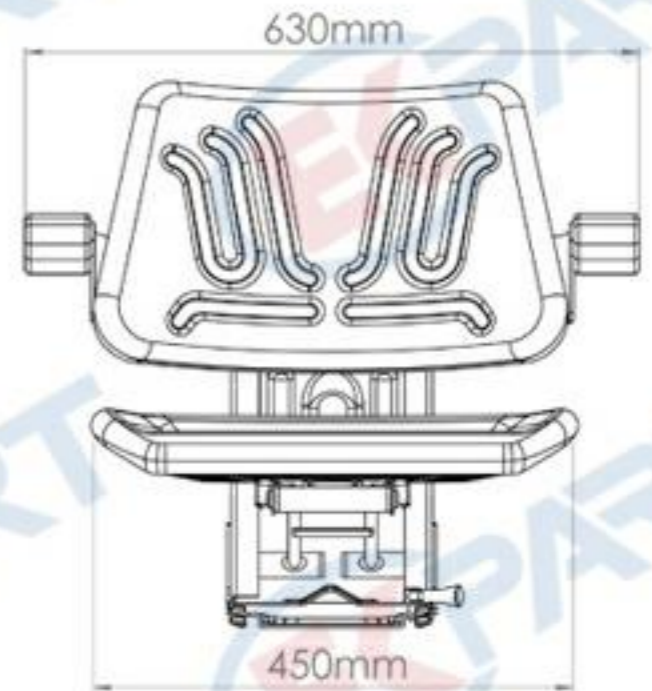

STANDART SERIE SEATS

Specifications :

- Foldable Armrest Type Seat
- Weight Adjustment (60 - 120 kgs.)
- Slide Travel (150 mm)