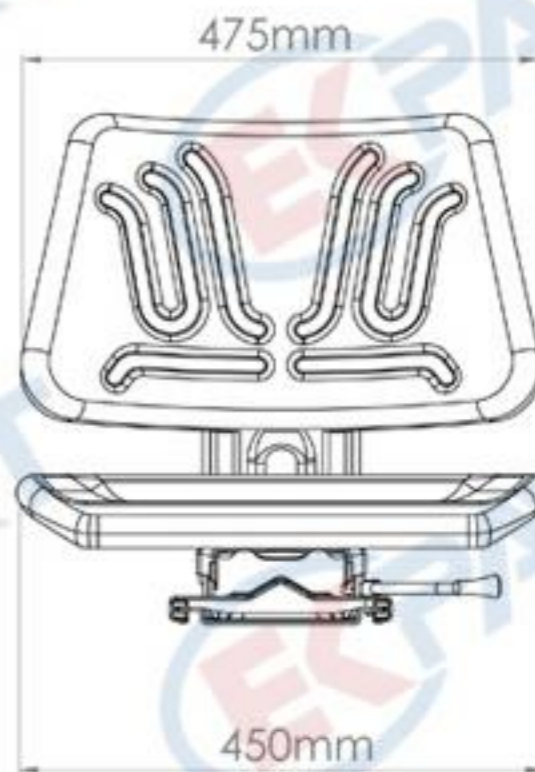

STANDART SERIE SEATS

BT141

Specifications :

- Small L Type Seat
- Weight Adjustment (60 - 120 kgs.)
- Slide Travel (150 mm)

STANDART SERIE SEATS

BT142

Specifications :

- Small L Type Seat
- 5 Points Angle Adjustmentü
- Weight Adjustment (60 - 120 kgs.)
- Slide Travel (150 mm)

STANDART SERIE SEATS

BT146

Specifications :

- Big L Type Seat
- Weight Adjustment (60 - 120 kgs.)
- Slide Travel (150 mm)

STANDART SERIE SEATS

BT149

Specifications :

- Big L type Seat
- 5 Points Angle Adjustment
- Weight Adjustment (60 - 120 kgs.)
- Slide Travel (150 mm)

STANDART SERIE SEATS

BT402

Specifications :

- Backrest Type Seat
- Supplied with 4 pcs. mounting Screws

STANDART SERIE SEATS

BT404

Specifications :

- Backrest Type Seat
- Slide Travel (180 mm)

STANDART SERIE SEATS

BT409

Specifications :

- Small L Type Seat
- Slide Travel (180 mm)

STANDART SERIE SEATS

BT410

Specifications :

- Small L Type Seat
- Supplied with 4 pcs. Mounting Screws
- Screw Holes at the bottom can be opened according to requested diamentions