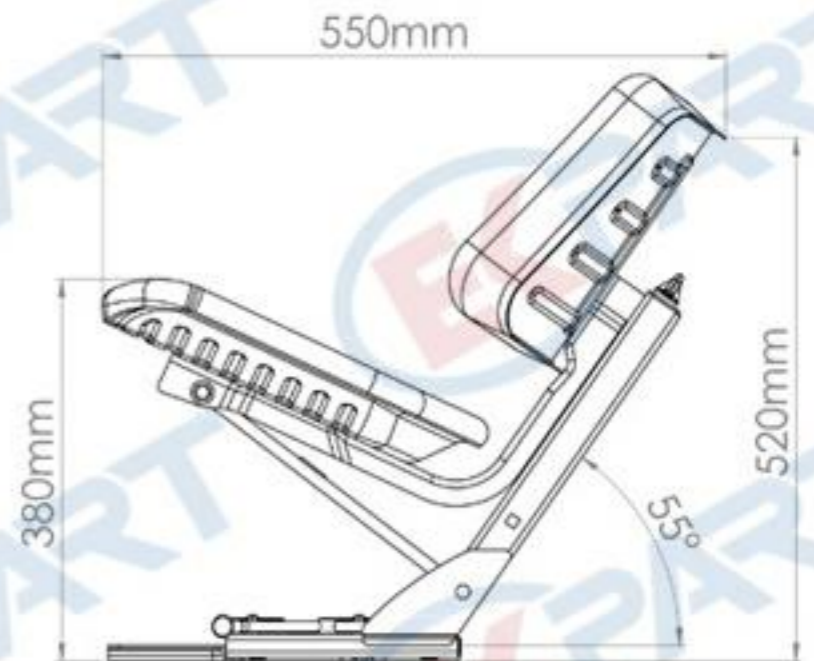

STANDART SERIE SEATS

BT108

Specifications :

- Backrest Type Seat
- Weight Adjustment (60 - 120 kgs.)
- Slide Travel (150 mm)