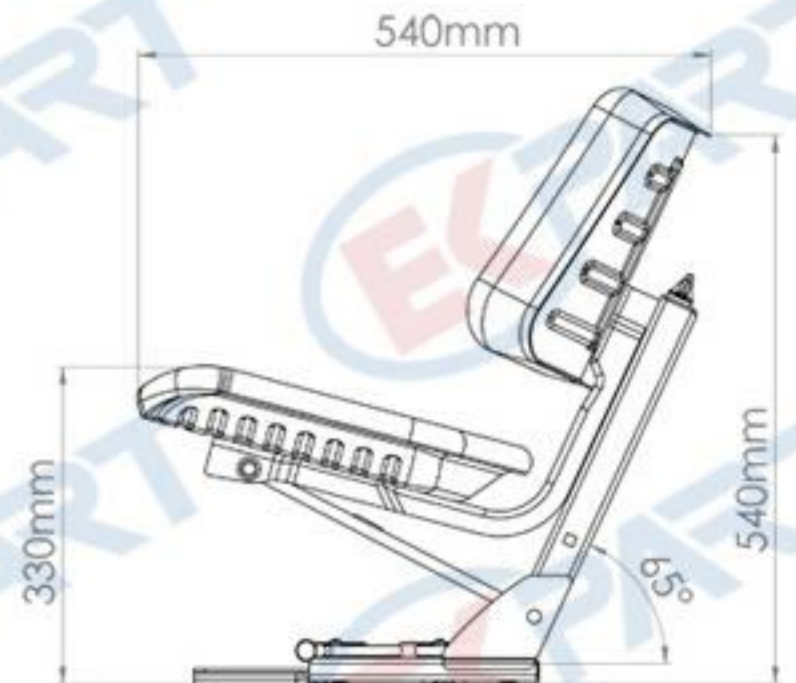

BT104

Specifications :

- Backrest Type Seat
- Weight Adjustment (60 - 120 kgs.)
- Slide Travel (150 mm)

STANDART SERIE SEATS

BT105

Specifications :

- Armrest Type Seat
- Weight Adjustment (60 - 120 kgs.)
- Slide Travel (150 mm)

STANDART SERIE SEATS

BT106

Specifications :

- Backrest Type Seat
- Weight Adjustment (60 - 120 kgs.)
- Slide Travel (150 mm)

STANDART SERIE SEATS

BT107

Specifications :

- Armrest Type Seat
- Weight Adjustment (60 - 120 kgs.)
- Slide Travel (150 mm)

STANDART SERIE SEATS

BT409

Specifications :

- Small L Type Seat
- Slide Travel (180 mm)

STANDART SERIE SEATS

BT410

Specifications :

- Small L Type Seat
- Supplied with 4 pcs. Mounting Screws
- Screw Holes at the bottom can be opened according to requested diamentions

STANDART SERIE SEATS

BT411

Specifications :

- Big L Type Seat
- Slide Travel (180 mm)

STANDART SERIE SEATS

BT412

Specifications :

- Big L Type Seat
- Supplied with 4 pcs. Mounting Screws
- Screw Holes at the bottom can be opened according to requested diamentions