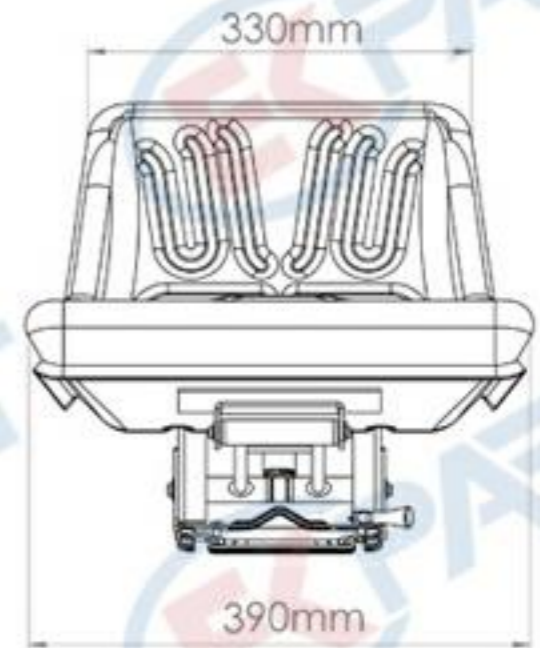

STANDART SERIE SEATS

BT118

Specifications :

- Backrest Type Seat
- Height Adjustment (up - down 60 mm)
- Weight Adjustment (60 - 120 kgs.)
- Slide Travel (150 mm)

STANDART SERIE SEATS

BT119

Specifications :

- Armrest Type Seat
- Height Adjustment (up - down 60 mm)
- Weight Adjustment (60 - 120 kgs.)
- Slide Travel (150 mm)

STANDART SERIE SEATS

BT120

Specifications :

- Foldable Armrest Type Seat
- Height Adjustment (up - down 60 mm)
- Weight Adjustment (60 - 120 kgs.)
- Slide Travel (150 mm)

STANDART SERIE SEATS

BT141

Specifications :

- Small L Type Seat
- Weight Adjustment (60 - 120 kgs.)
- Slide Travel (150 mm)

STANDART SERIE SEATS

BT142

Specifications :

- Small L Type Seat
- 5 Points Angle Adjustmentü
- Weight Adjustment (60 - 120 kgs.)
- Slide Travel (150 mm)

STANDART SERIE SEATS

BT146

Specifications :

- Big L Type Seat
- Weight Adjustment (60 - 120 kgs.)
- Slide Travel (150 mm)

STANDART SERIE SEATS

BT149

Specifications :

- Big L type Seat
- 5 Points Angle Adjustment
- Weight Adjustment (60 - 120 kgs.)
- Slide Travel (150 mm)