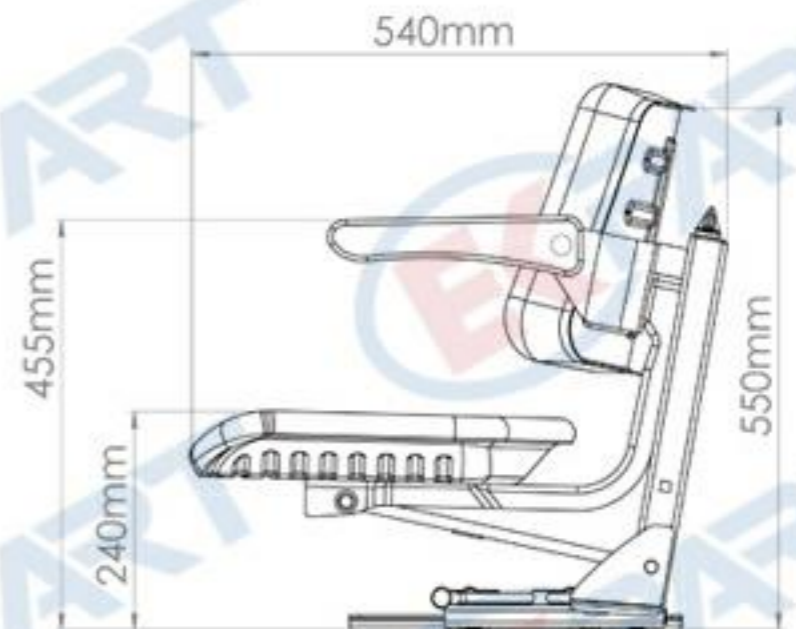

STANDART SERIE SEATS

Specifications :

- Foldable Armrest Type Seat
- Weight Adjustment (60 - 120 kgs.)
- Slide Travel (150 mm)