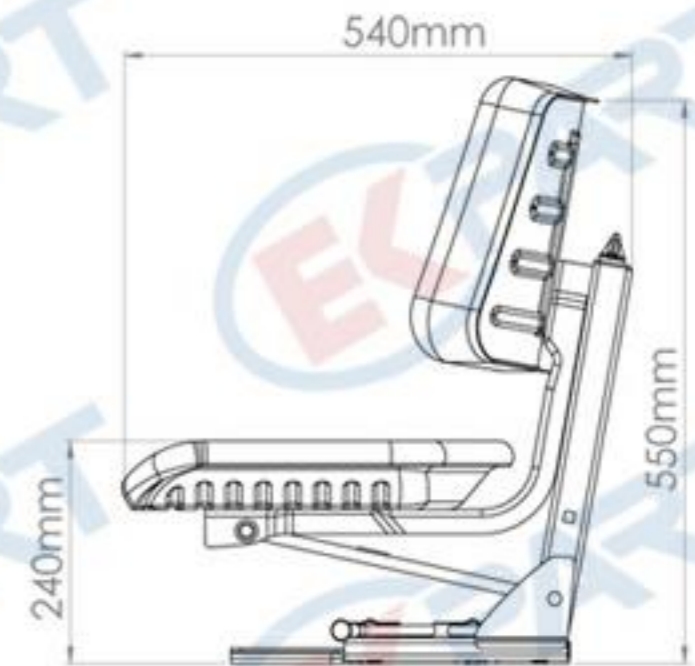

ECONOMICAL STANDART SERIES
TRACTORS & FORKLIFT & SPARE PARTS

STANDART SERIE SEATS

BT103

Specifications :

- Armrest Type Seat
- Weight Adjustment (60 - 120 kgs.)
- Slide Adjustment (150 mm)

STANDART SERIE SEATS

BT104

Specifications :

- Backrest Type Seat
- Weight Adjustment (60 - 120 kgs.)
- Slide Travel (150 mm)

STANDART SERIE SEATS

BT105

Specifications :

- Armrest Type Seat
- Weight Adjustment (60 - 120 kgs.)
- Slide Travel (150 mm)

STANDART SERIE SEATS

BT409

Specifications :

- Small L Type Seat
- Slide Travel (180 mm)

STANDART SERIE SEATS

BT410

Specifications :

- Small L Type Seat
- Supplied with 4 pcs. Mounting Screws
- Screw Holes at the bottom can be opened according to requested diamentions

STANDART SERIE SEATS

BT411

Specifications :

- Big L Type Seat
- Slide Travel (180 mm)

STANDART SERIE SEATS

BT412

Specifications :

- Big L Type Seat
- Supplied with 4 pcs. Mounting Screws
- Screw Holes at the bottom can be opened according to requested diamentions