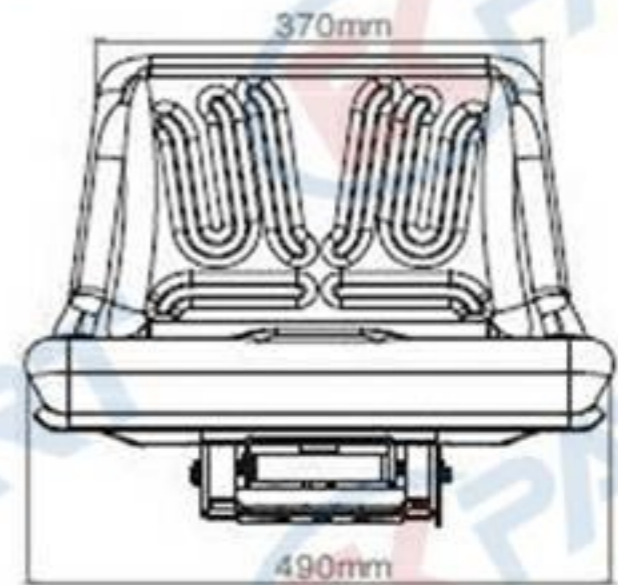

STANDART SERIE SEATS

BT141

Specifications :

- Small L Type Seat
- Weight Adjustment (60 - 120 kgs.)
- Slide Travel (150 mm)

STANDART SERIE SEATS

BT142

Specifications :

- Small L Type Seat
- 5 Points Angle Adjustmentü
- Weight Adjustment (60 - 120 kgs.)
- Slide Travel (150 mm)

STANDART SERIE SEATS

BT146

Specifications :

- Big L Type Seat
- Weight Adjustment (60 - 120 kgs.)
- Slide Travel (150 mm)

STANDART SERIE SEATS

BT149

Specifications :

- Big L type Seat
- 5 Points Angle Adjustment
- Weight Adjustment (60 - 120 kgs.)
- Slide Travel (150 mm)