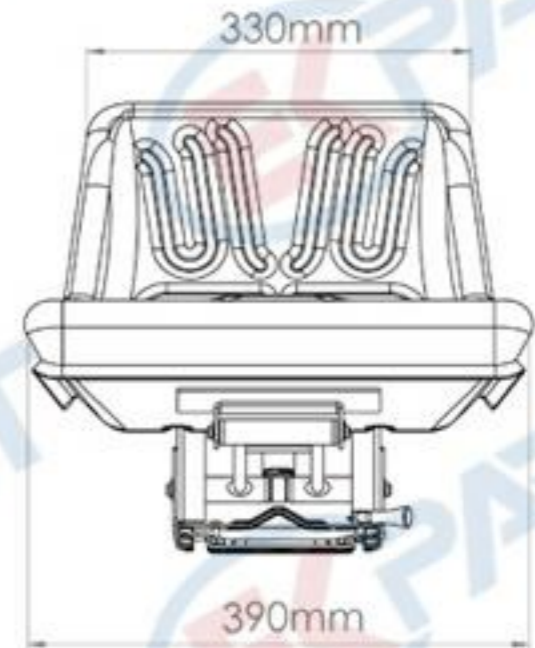

- Armrest Type Seat
- Height Adjustment (up - down 60 mm)
- Weight Adjustment (60 - 120 kgs.)
- Slide Travel (150 mm)

STANDART SERIE SEATS

BT120

Specifications :

- Foldable Armrest Type Seat
- Height Adjustment (up - down 60 mm)
- Weight Adjustment (60 - 120 kgs.)
- Slide Travel (150 mm)

STANDART SERIE SEATS

BT141

Specifications :

- Small L Type Seat
- Weight Adjustment (60 - 120 kgs.)
- Slide Travel (150 mm)

STANDART SERIE SEATS

BT142

Specifications :

- Small L Type Seat
- 5 Points Angle Adjustmentü
- Weight Adjustment (60 - 120 kgs.)
- Slide Travel (150 mm)

STANDART SERIE SEATS

BT146

Specifications :

- Big L Type Seat
- Weight Adjustment (60 - 120 kgs.)
- Slide Travel (150 mm)

STANDART SERIE SEATS

BT149

Specifications :

- Big L type Seat
- 5 Points Angle Adjustment
- Weight Adjustment (60 - 120 kgs.)
- Slide Travel (150 mm)