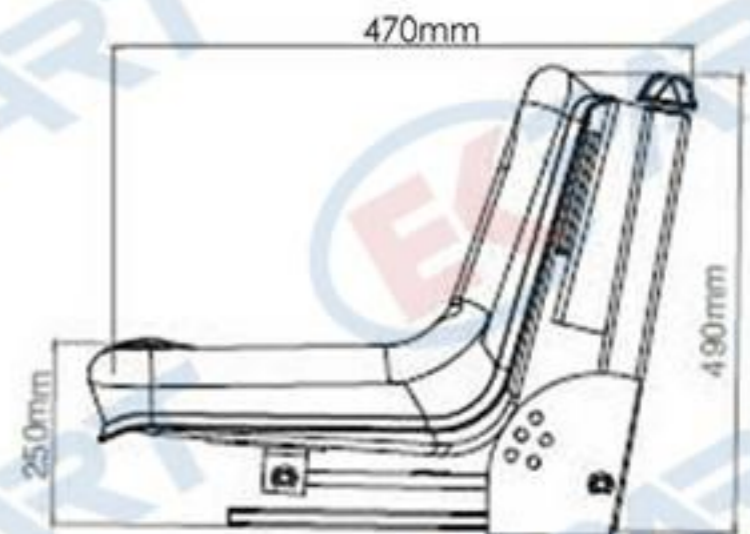

STANDART SERIE SEATS

BT141

Specifications :

- Small L Type Seat
- Weight Adjustment (60 - 120 kgs.)
- Slide Travel (150 mm)

STANDART SERIE SEATS

BT142

Specifications :

- Small L Type Seat
- 5 Points Angle Adjustmentü
- Weight Adjustment (60 - 120 kgs.)
- Slide Travel (150 mm)

STANDART SERIE SEATS

BT146

Specifications :

- Big L Type Seat
- Weight Adjustment (60 - 120 kgs.)
- Slide Travel (150 mm)

STANDART SERIE SEATS

BT149

Specifications :

- Big L type Seat
- 5 Points Angle Adjustment
- Weight Adjustment (60 - 120 kgs.)
- Slide Travel (150 mm)