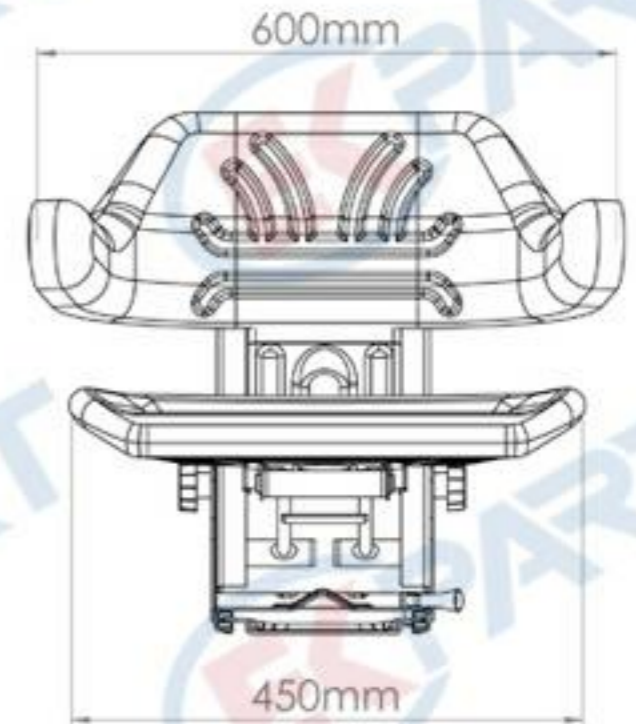

STANDART SERIE SEATS

BT119

Specifications :

- Armrest Type Seat
- Height Adjustment (up - down 60 mm)
- Weight Adjustment (60 - 120 kgs.)
- Slide Travel (150 mm)