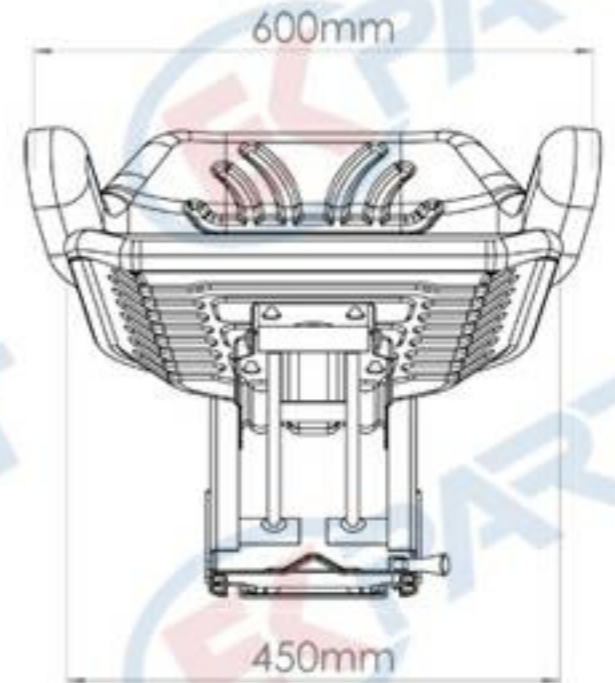

BT104

Specifications :

- Backrest Type Seat
- Weight Adjustment (60 - 120 kgs.)
- Slide Travel (150 mm)

STANDART SERIE SEATS

BT105

Specifications :

- Armrest Type Seat
- Weight Adjustment (60 - 120 kgs.)
- Slide Travel (150 mm)

STANDART SERIE SEATS

BT106

Specifications :

- Backrest Type Seat
- Weight Adjustment (60 - 120 kgs.)
- Slide Travel (150 mm)

STANDART SERIE SEATS

BT107

Specifications :

- Armrest Type Seat
- Weight Adjustment (60 - 120 kgs.)
- Slide Travel (150 mm)

STANDART SERIE SEATS

BT108

Specifications :

- Backrest Type Seat
- Weight Adjustment (60 - 120 kgs.)
- Slide Travel (150 mm)

STANDART SERIE SEATS

Specifications :

- Foldable Armrest Type Seat
- Weight Adjustment (60 - 120 kgs.)
- Slide Travel (150 mm)

- Armrest Type Seat
- Height Adjustment (up - down 60 mm)
- Weight Adjustment (60 - 120 kgs.)
- Slide Travel (150 mm)

STANDART SERIE SEATS

BT120

Specifications :

- Foldable Armrest Type Seat
- Height Adjustment (up - down 60 mm)
- Weight Adjustment (60 - 120 kgs.)
- Slide Travel (150 mm)