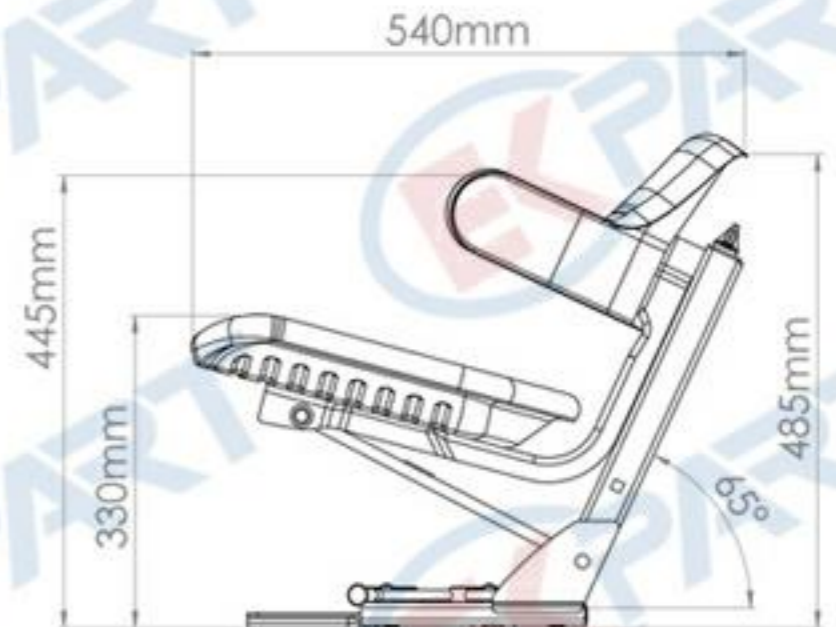

BT104

Specifications :

- Backrest Type Seat
- Weight Adjustment (60 - 120 kgs.)
- Slide Travel (150 mm)

STANDART SERIE SEATS

BT105

Specifications :

- Armrest Type Seat
- Weight Adjustment (60 - 120 kgs.)
- Slide Travel (150 mm)

STANDART SERIE SEATS

BT106

Specifications :

- Backrest Type Seat
- Weight Adjustment (60 - 120 kgs.)
- Slide Travel (150 mm)

STANDART SERIE SEATS

BT107

Specifications :

- Armrest Type Seat
- Weight Adjustment (60 - 120 kgs.)
- Slide Travel (150 mm)

STANDART SERIE SEATS

BT409

Specifications :

- Small L Type Seat
- Slide Travel (180 mm)

STANDART SERIE SEATS

BT410

Specifications :

- Small L Type Seat
- Supplied with 4 pcs. Mounting Screws
- Screw Holes at the bottom can be opened according to requested diamentions

STANDART SERIE SEATS

BT411

Specifications :

- Big L Type Seat
- Slide Travel (180 mm)

STANDART SERIE SEATS

BT412

Specifications :

- Big L Type Seat
- Supplied with 4 pcs. Mounting Screws
- Screw Holes at the bottom can be opened according to requested diamentions