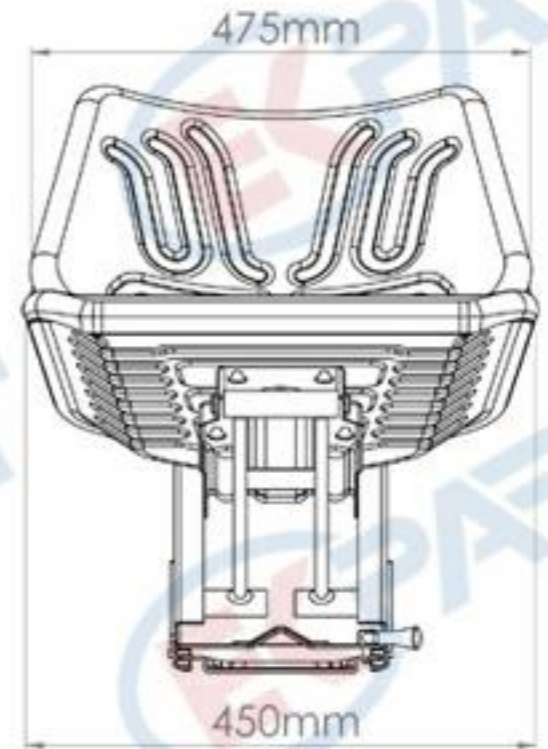

BT104

Specifications :

- Backrest Type Seat
- Weight Adjustment (60 - 120 kgs.)
- Slide Travel (150 mm)

STANDART SERIE SEATS

BT105

Specifications :

- Armrest Type Seat
- Weight Adjustment (60 - 120 kgs.)
- Slide Travel (150 mm)

STANDART SERIE SEATS

BT106

Specifications :

- Backrest Type Seat
- Weight Adjustment (60 - 120 kgs.)
- Slide Travel (150 mm)

STANDART SERIE SEATS

BT107

Specifications :

- Armrest Type Seat
- Weight Adjustment (60 - 120 kgs.)
- Slide Travel (150 mm)

STANDART SERIE SEATS

BT108

Specifications :

- Backrest Type Seat
- Weight Adjustment (60 - 120 kgs.)
- Slide Travel (150 mm)

STANDART SERIE SEATS

Specifications :

- Foldable Armrest Type Seat
- Weight Adjustment (60 - 120 kgs.)
- Slide Travel (150 mm)