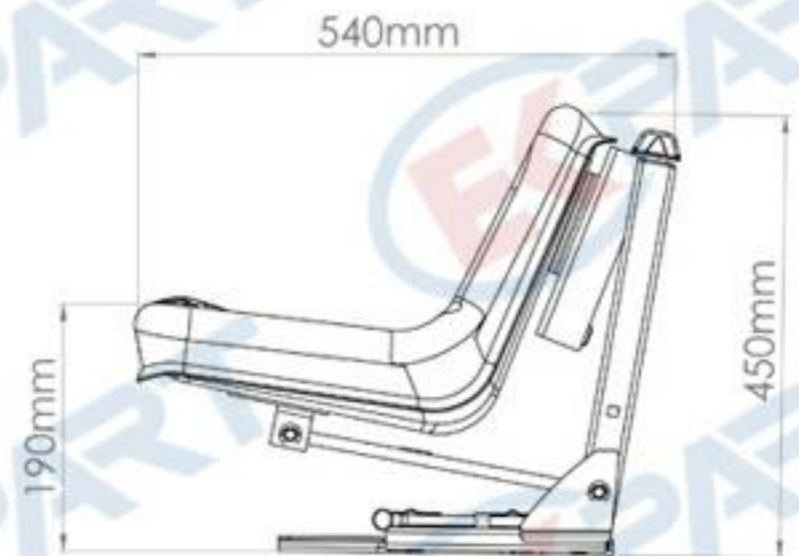

STANDART SERIE SEATS

BT118

Specifications :

- Backrest Type Seat
- Height Adjustment (up - down 60 mm)
- Weight Adjustment (60 - 120 kgs.)
- Slide Travel (150 mm)

STANDART SERIE SEATS

BT119

Specifications :

- Armrest Type Seat
- Height Adjustment (up - down 60 mm)
- Weight Adjustment (60 - 120 kgs.)
- Slide Travel (150 mm)

STANDART SERIE SEATS

BT120

Specifications :

- Foldable Armrest Type Seat
- Height Adjustment (up - down 60 mm)
- Weight Adjustment (60 - 120 kgs.)
- Slide Travel (150 mm)

STANDART SERIE SEATS

BT141

Specifications :

- Small L Type Seat
- Weight Adjustment (60 - 120 kgs.)
- Slide Travel (150 mm)

STANDART SERIE SEATS

BT142

Specifications :

- Small L Type Seat
- 5 Points Angle Adjustmentü
- Weight Adjustment (60 - 120 kgs.)
- Slide Travel (150 mm)

STANDART SERIE SEATS

BT146

Specifications :

- Big L Type Seat
- Weight Adjustment (60 - 120 kgs.)
- Slide Travel (150 mm)

STANDART SERIE SEATS

BT149

Specifications :

- Big L type Seat
- 5 Points Angle Adjustment
- Weight Adjustment (60 - 120 kgs.)
- Slide Travel (150 mm)