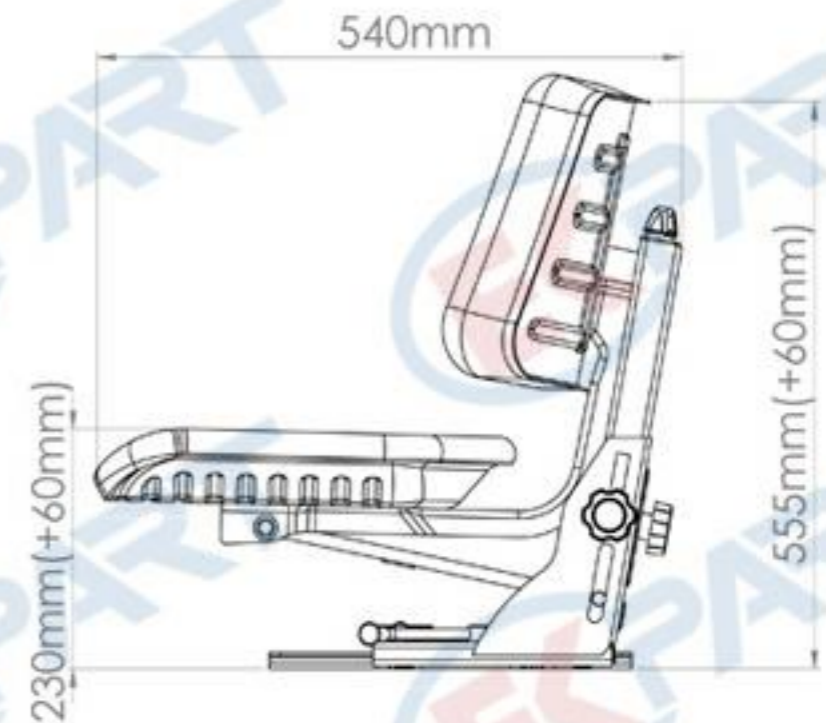

STANDART SERIE SEATS

BT118

Specifications :

- Backrest Type Seat
- Height Adjustment (up - down 60 mm)
- Weight Adjustment (60 - 120 kgs.)
- Slide Travel (150 mm)