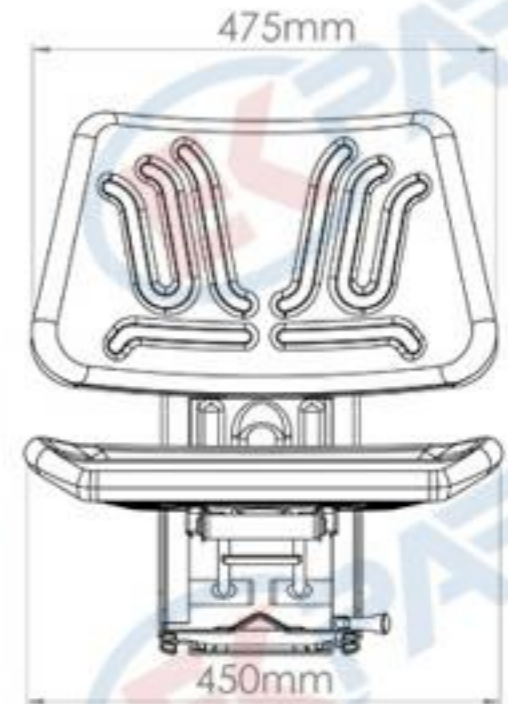

STANDART SERIE SEATS

BT116

Specifications :

- Backrest Type Seat
- 5 Point Angle Adjustment
- Weight Adjustment (60 - 120 kgs.)
- Slide Travel (150 mm)