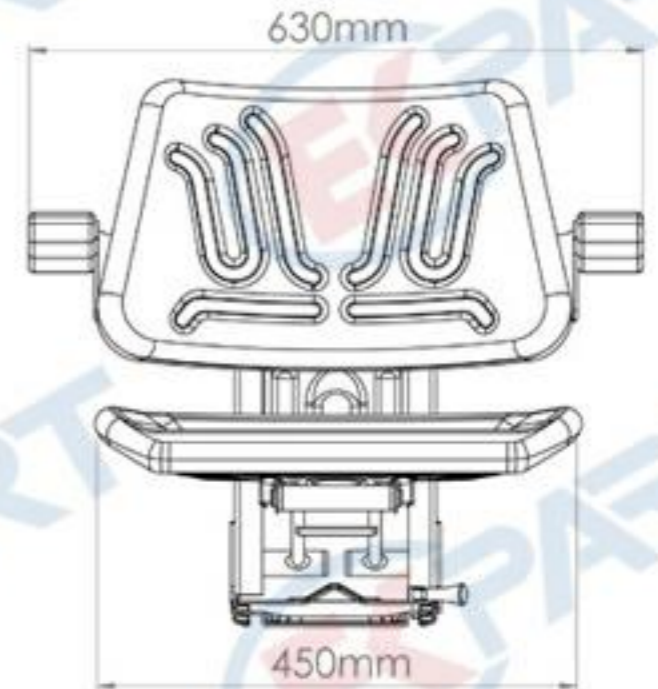

- Armrest Type Seat
- Height Adjustment (up - down 60 mm)
- Weight Adjustment (60 - 120 kgs.)
- Slide Travel (150 mm)

STANDART SERIE SEATS

BT120

Specifications :

- Foldable Armrest Type Seat
- Height Adjustment (up - down 60 mm)
- Weight Adjustment (60 - 120 kgs.)
- Slide Travel (150 mm)

STANDART SERIE SEATS

BT141

Specifications :

- Small L Type Seat
- Weight Adjustment (60 - 120 kgs.)
- Slide Travel (150 mm)

STANDART SERIE SEATS

BT142

Specifications :

- Small L Type Seat
- 5 Points Angle Adjustmentü
- Weight Adjustment (60 - 120 kgs.)
- Slide Travel (150 mm)