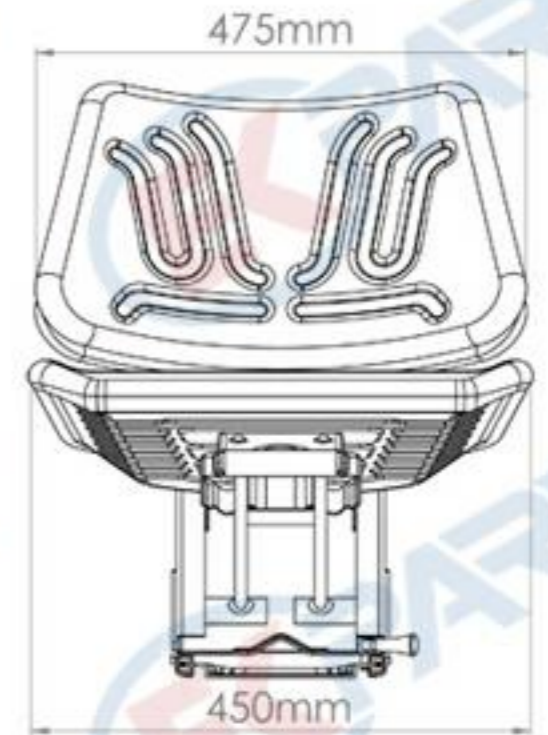

BT104

Specifications :

- Backrest Type Seat
- Weight Adjustment (60 - 120 kgs.)
- Slide Travel (150 mm)

STANDART SERIE SEATS

BT105

Specifications :

- Armrest Type Seat
- Weight Adjustment (60 - 120 kgs.)
- Slide Travel (150 mm)

STANDART SERIE SEATS

BT106

Specifications :

- Backrest Type Seat
- Weight Adjustment (60 - 120 kgs.)
- Slide Travel (150 mm)

STANDART SERIE SEATS

BT107

Specifications :

- Armrest Type Seat
- Weight Adjustment (60 - 120 kgs.)
- Slide Travel (150 mm)