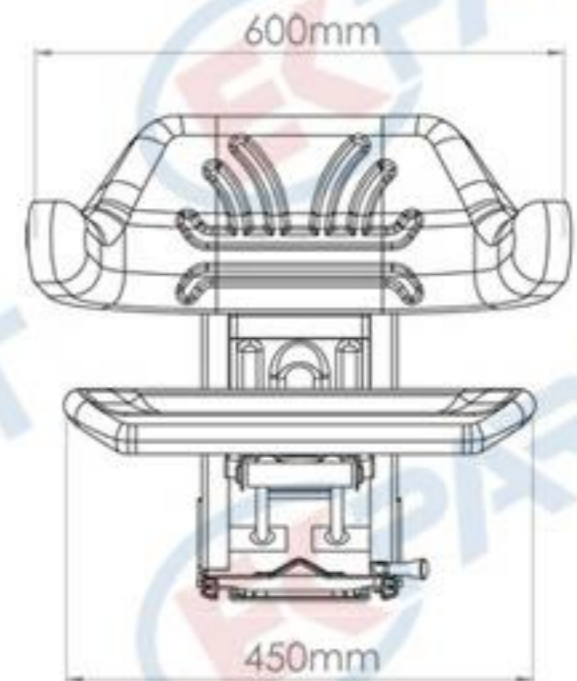

STANDART SERIE SEATS

BT103

Specifications :

- Armrest Type Seat
- Weight Adjustment (60 - 120 kgs.)
- Slide Adjustment (150 mm)