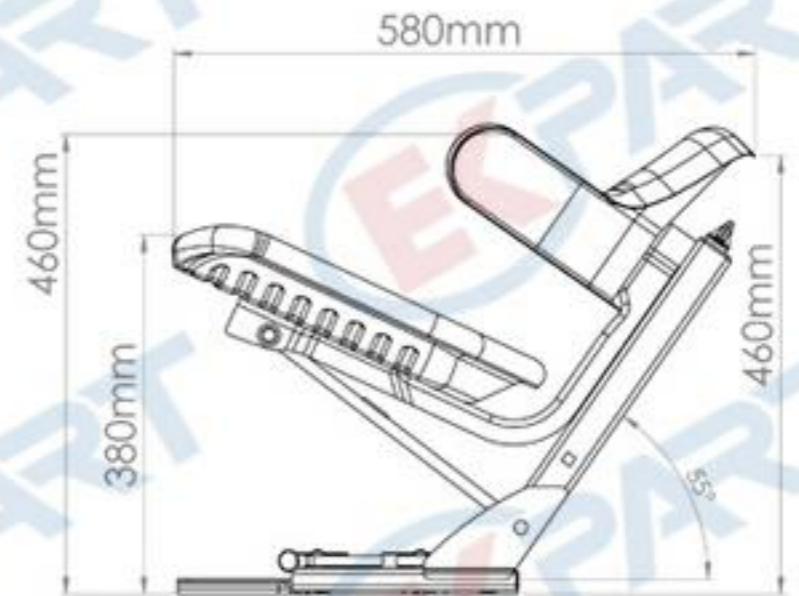

STANDART SERIE SEATS

BT107

Specifications :

- Armrest Type Seat
- Weight Adjustment (60 - 120 kgs.)
- Slide Travel (150 mm)