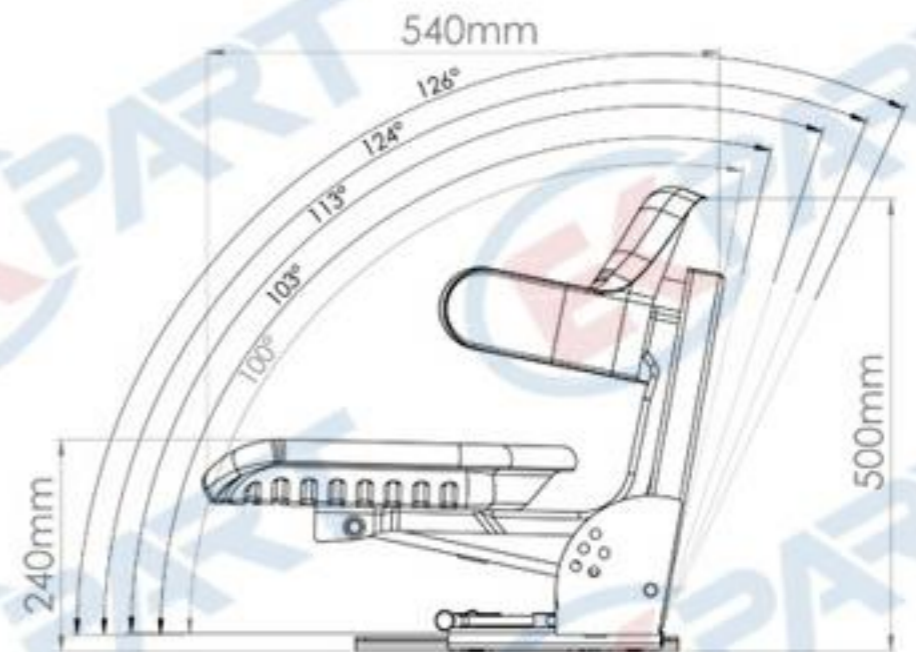

Specifications :

- Armrest Type Seat
- 5 Points Angle Adjustment
- Weight Adjustment (60 - 120 kgs.)
- Slide Travel (150 mm)