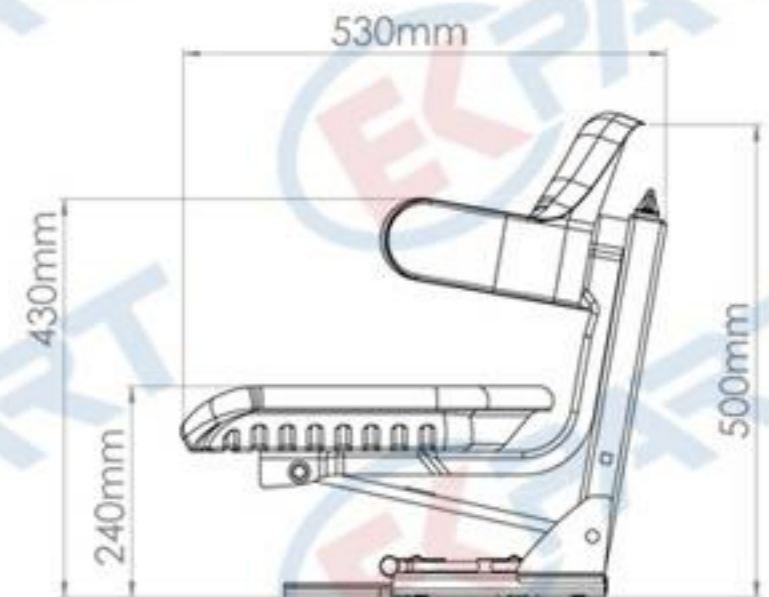

ECONOMICAL STANDART SERIES
TRACTORS & FORKLIFT & SPARE PARTS

STANDART SERIE SEATS

BT103

Specifications :

- Armrest Type Seat
- Weight Adjustment (60 - 120 kgs.)
- Slide Adjustment (150 mm)

STANDART SERIE SEATS

BT104

Specifications :

- Backrest Type Seat
- Weight Adjustment (60 - 120 kgs.)
- Slide Travel (150 mm)

STANDART SERIE SEATS

BT105

Specifications :

- Armrest Type Seat
- Weight Adjustment (60 - 120 kgs.)
- Slide Travel (150 mm)

STANDART SERIE SEATS

BT106

Specifications :

- Backrest Type Seat
- Weight Adjustment (60 - 120 kgs.)
- Slide Travel (150 mm)

STANDART SERIE SEATS

BT107

Specifications :

- Armrest Type Seat
- Weight Adjustment (60 - 120 kgs.)
- Slide Travel (150 mm)

STANDART SERIE SEATS

BT108

Specifications :

- Backrest Type Seat
- Weight Adjustment (60 - 120 kgs.)
- Slide Travel (150 mm)

STANDART SERIE SEATS

Specifications :

- Foldable Armrest Type Seat
- Weight Adjustment (60 - 120 kgs.)
- Slide Travel (150 mm)