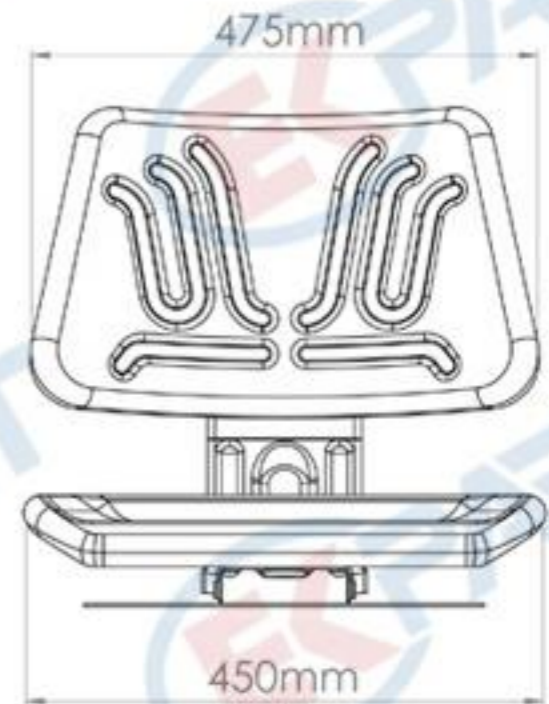

STANDART SERIE SEATS

BT402

Specifications :

- Backrest Type Seat
- Supplied with 4 pcs. mounting Screws