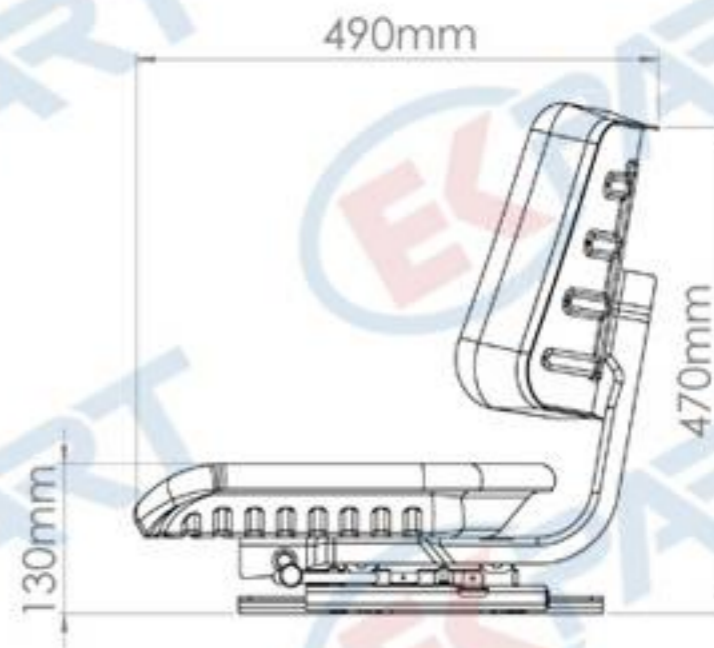

STANDART SERIE SEATS

BT146

Specifications :

- Big L Type Seat
- Weight Adjustment (60 - 120 kgs.)
- Slide Travel (150 mm)

STANDART SERIE SEATS

BT149

Specifications :

- Big L type Seat
- 5 Points Angle Adjustment
- Weight Adjustment (60 - 120 kgs.)
- Slide Travel (150 mm)

STANDART SERIE SEATS

BT402

Specifications :

- Backrest Type Seat
- Supplied with 4 pcs. mounting Screws

STANDART SERIE SEATS

BT404

Specifications :

- Backrest Type Seat
- Slide Travel (180 mm)

STANDART SERIE SEATS

BT409

Specifications :

- Small L Type Seat
- Slide Travel (180 mm)

STANDART SERIE SEATS

BT410

Specifications :

- Small L Type Seat
- Supplied with 4 pcs. Mounting Screws
- Screw Holes at the bottom can be opened according to requested diamentions